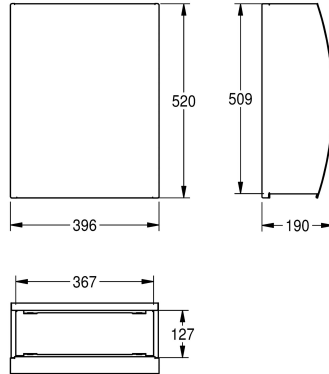

KWC Waste bin

Modell-Linie: STRATOS | EACCS235
Reserve onderdelen | Reserve-onderdelen accessoires

KWC-No.

2030000892

STRATOS, waste bin for mounting as a spare part for STRX617E combination unit, stainless steel, surface satin finished, front with InoxPlus surface refinement for the reduction of finger marks and better cleaning characteristics (easy to clean), material thickness 1.5 mm, curved front cover, cylinder lock with KWC standard key,

approx. 29 liter capacity, integrated bag holder, includes stainless steel screws and dowels.

Dimensions 396 x 521 x 190 mm (W x H x D)

Technical Data

Zakjeshouder
Deksel
Slot
Materiaal
Materiaalcode
Oppervlakafwerking
Oppervlaktebehandeling
Type bevestiging
Type montage