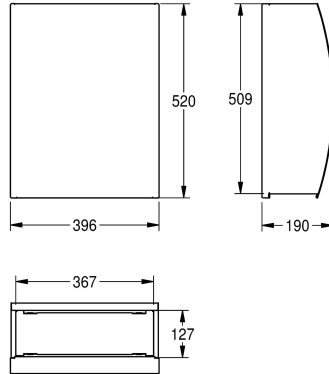

KWC

Waste bin

Modell-Linie: STRATOS | EACCS235

Aksesoria i elementy funkcyjne | Części zamienne do akcesoriów łazienkowych

KWC-No.

2030000892

STRATOS, waste bin for mounting as a spare part for STRX617E combination unit, stainless steel, surface satin finished, front with InoxPlus surface refinement for the reduction of finger marks and better cleaning characteristics (easy to clean), material thickness 1.5 mm, curved front cover, cylinder lock with KWC standard key,

approx. 29 liter capacity, integrated bag holder, includes stainless steel screws and dowels.

Dimensions 396 x 521 x 190 mm (W x H x D)

Dane techniczne

Mocowanie worka

Tak

Wieczko

Nie

Zamek