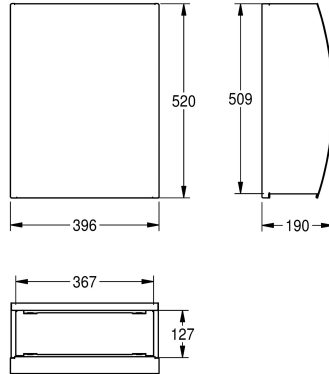

## KWC STRATOS

Waste bin

Modell-Linie: STRATOS | EACCS235

Reservdelar | Reservdelar tillbehör

### KWC-No.

2030000892

STRATOS, waste bin for mounting as a spare part for STRX617E combination unit, stainless steel, surface satin finished, front with InoxPlus surface refinement for the reduction of finger marks and better cleaning characteristics (easy to clean), material thickness 1.5 mm, curved front cover, cylinder lock with KWC standard key,

approx. 29 liter capacity, integrated bag holder, includes stainless steel screws and dowels.

Dimensions 396 x 521 x 190 mm (W x H x D)