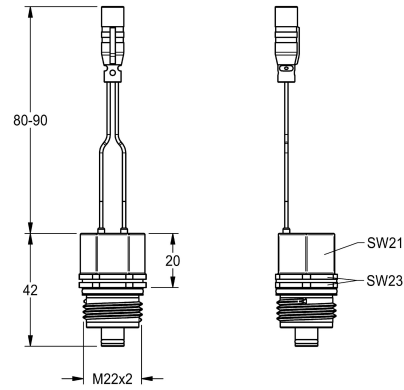

KWC

Solenoid valve cartridge

Modell-Linie: AQUACONTACT | EAQFU0001
Taps | Complementary parts taps

KWC-No.

2030003033

Bypass solenoid valve cartridge, 6 V DC

Solenoid valve cartridge DN 5, bistable, with waterproof plug and grit filter, 6 V DC.