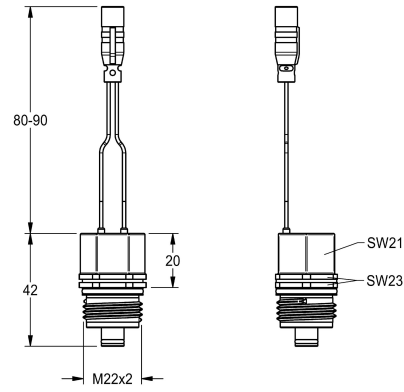

KWC

Solenoid valve cartridge

Modell-Linie: AQUACONTACT | EAQFU0001

Taps | Complementary parts taps

KWC-No.

2030003033

Bypass solenoid valve cartridge, 6 V DC

Solenoid valve cartridge DN 5, bistable, with waterproof plug and grit filter, 6 V DC.