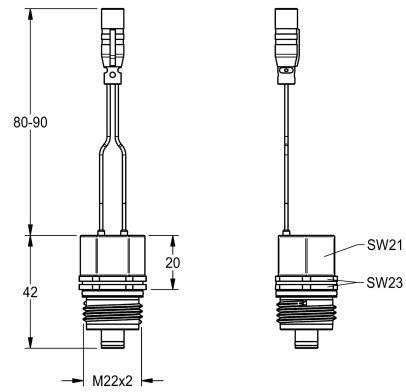

KWC

Solenoid valve cartridge

Modell-Linie: AQUACONTACT | EAQFU0001
Taps | Complementary parts taps

KWC-No.

2030003033

Bypass solenoid valve cartridge, 6 V DC

Solenoid valve cartridge DN 5, bistable, with waterproof plug and grit filter, 6 V DC.