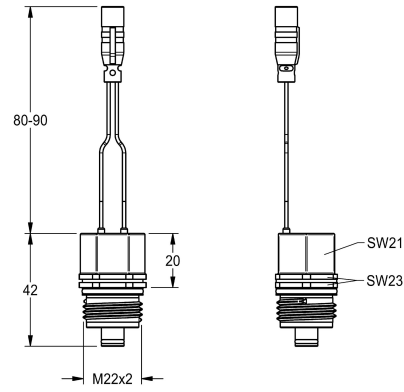

KWC

Solenoid valve cartridge

Modell-Linie: AQUACONTACT | EAQFU0001
Taps | Complementary parts taps

KWC-No.

2030003033

Bypass solenoid valve cartridge, 6 V DC

Solenoid valve cartridge DN 5, bistable, with waterproof plug and grit filter, 6 V DC.