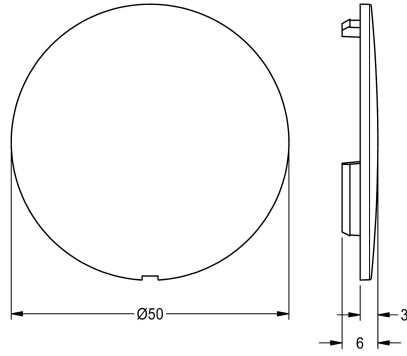

KWC

Cover

Modell-Linie: AQUALINE-THERM | EAQLT0002
Spare parts | Spare parts showers

KWC-No.

2030003258

Cover for temperature handle with wing

Technical Data

quantity

1

quantity uom

piece