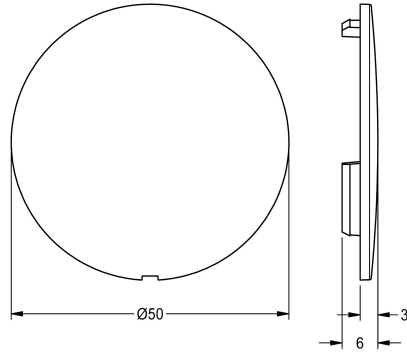

KWC

Cover

Modell-Linie: AQUALINE-THERM | EAQLT0002

Spare parts | Spare parts showers

KWC-No.

2030003258

Cover for temperature handle with wing

Technical Data

quantity

1

quantity uom

piece