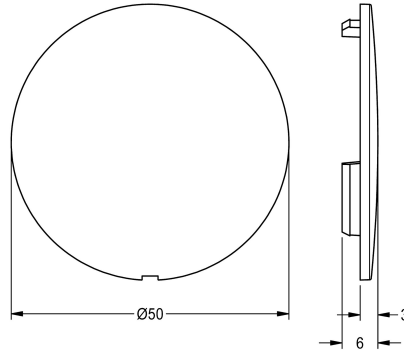

KWC

Cover

Modell-Linie: AQUALINE-THERM | EAQLT0002

Spare parts | Spare parts showers

KWC-No.

2030003258

Cover for temperature handle with wing

Technical Data

quantity

1

quantity uom

piece