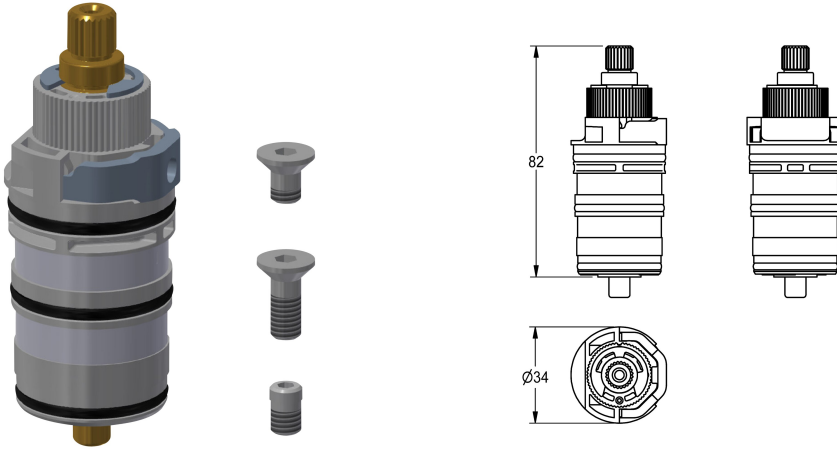

## KWC Thermocouple

Modell-Linie: AQUALINE-THERM | EAQLT0004  
Spare parts | Spare parts showers

### KWC-No.

**2030003300**

Thermocouple for thermostat fittings with temperature handle with wing and SMARTWAVE shower panels.

### Technical Data

application

washing/showering

type of cartridge

thermocouple

diameter nominal fitting

DN 15

material