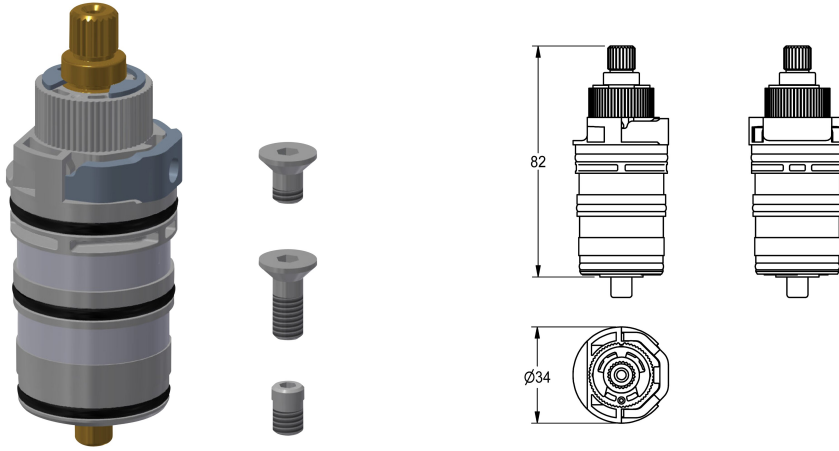

### Thermocouple

Modell-Linie: AQUALINE-THERM | EAQLT0004

Spare parts | Spare parts showers

#### KWC-No.

**2030003300**

Thermocouple for thermostat fittings with temperature handle with wing and SMARTWAVE shower panels.

#### Technical Data

application

washing/showering

type of cartridge

thermocouple

diameter nominal fitting

DN 15

material