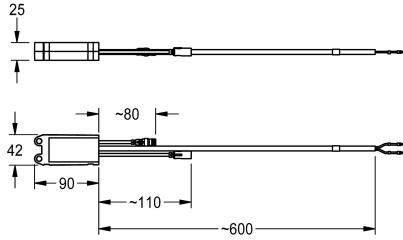

KWC AQUA3000OPEN Power switch for ALIO

Modell-Linie: AQUA3000OPEN | ZA3OP0019

Water management systems | Complementary parts water management

KWC-No.

2030004170

Power switch - A3000 open for all-in-one functional unit. Enables external loads, e.g. from fans, to be switched. With one switching

output for actuating separate devices, with a maximum capacity of 10 A - 230 V AC.

Technical Data

communication

no

compatible A3000 open

yes

input supply voltage V

230 Volt