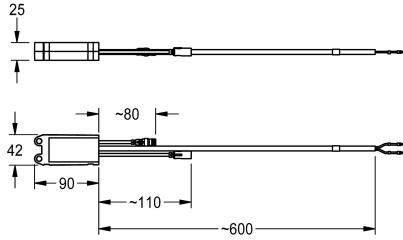

## KWC AQUA3000OPEN Power switch for ALIO

Modell-Linie: AQUA3000OPEN | ZA3OP0019

Water management systems | Complementary parts water management

### KWC-No.

**2030004170**

Power switch - A3000 open for all-in-one functional unit. Enables external loads, e.g. from fans, to be switched. With one switching

output for actuating separate devices, with a maximum capacity of 10 A - 230 V AC.