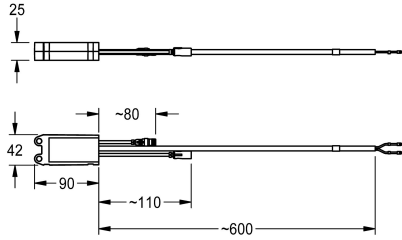

KWC AQUA3000OPEN Power switch for ALIO

Modell-Linie: AQUA3000OPEN | ZA3OP0019

Water management systems | Complementary parts water management

KWC-No.

2030004170

Power switch - A3000 open for all-in-one functional unit. Enables external loads, e.g. from fans, to be switched. With one switching

output for actuating separate devices, with a maximum capacity of 10 A - 230 V AC.

Technical Data

communication

no

compatible A3000 open

yes

input supply voltage V

230 Volt