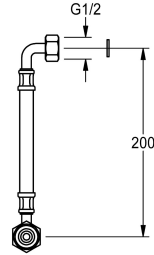

KWC

Connection hose DN10 x 200

Modell-Linie: SPARE-PARTS-GENER. | EFLSY0025
Spare parts | Spare parts flushing systems

KWC-No.

2030004881

Connection hose DN10, G3/4 x G1/2, length 200 mm.