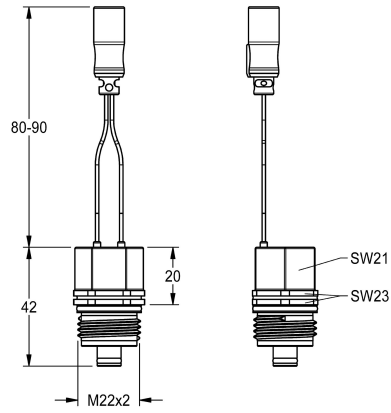

KWC

Solenoid valve cartridge

Modell-Linie: FITTING-UNITS | EAQFU0004

Spare parts | Spare parts taps

KWC-No.

2030005666

Solenoid valve cartridge monostable with waterproof plug and grit filter for tap units with Hygiene kit, 24 V DC.