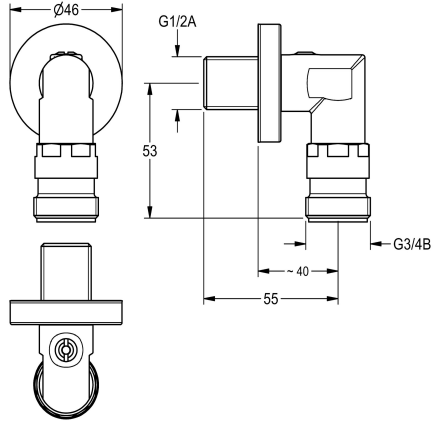

KWC

Installation set

Modell-Linie: **SHOWER-ACCESSORY | ZSHOW0013**

Showers | Complementary parts showers

KWC-No.

2000110906

Installation set for water from the ceiling. Consisting of lockable water quantity regulator and hose adapter.

2030008547

Installation set for water from the wall directly above the shower panel. Consisting of lockable wall brackets and rosette.

Installation set for water from the wall above the SMARTWAVE shower panel. Consisting of lockable wall angles and rosette.

Technical Data

quantity	
quantity uom	

2
pieces