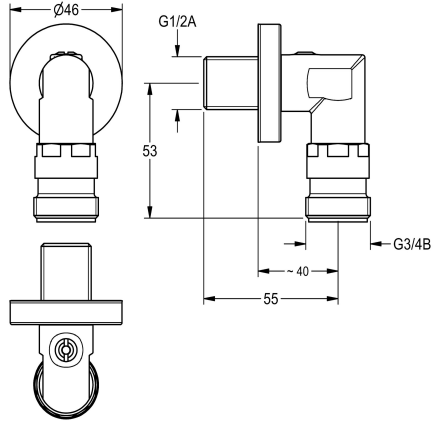

KWC

Installation set

Modell-Linie: **SHOWER-ACCESSORY | ZSHOW0013**

Showers | Complementary parts showers

KWC-No.

2000110906

Installation set for water from the ceiling. Consisting of lockable water quantity regulator and hose adapter.

2030008547

Installation set for water from the wall directly above the shower panel. Consisting of lockable wall brackets and rosette.

Installation set for water from the wall above the SMARTWAVE shower panel. Consisting of lockable wall angles and rosette.

Technical Data

quantity	2
quantity uom	pieces

2
pieces