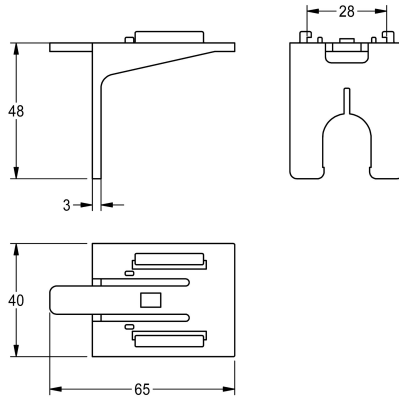

## KWC

Holder for motor

Modell-Linie: AQUA3000OPEN | EA3OP0014  
Spare parts | Spare parts flushing systems

### KWC-No.

**2030008785**

Holder for motor for cistern, packing unit 10 pieces.

### Technical Data

overall depth	65 mm
overall height	52 mm
overall width	40 mm
quantity	10
quantity uom	pieces