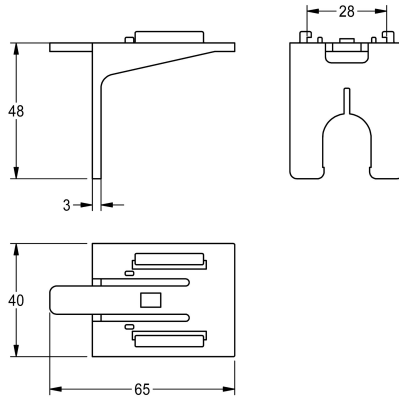

KWC

Holder for motor

Modell-Linie: AQUA3000OPEN | EA3OP0014
Spare parts | Spare parts flushing systems

KWC-No.

2030008785

Holder for motor for cistern, packing unit 10 pieces.

Technical Data

overall depth	65 mm
overall height	52 mm
overall width	40 mm
quantity	10
quantity uom	pieces