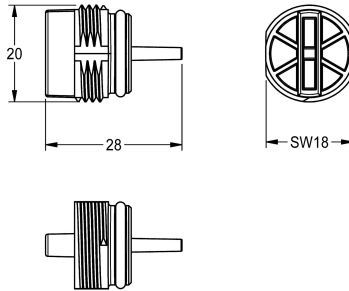

KWC Blind plug

Modell-Linie: SPARE-PARTS-GENER. | ESHOW0044
Spare parts | Spare parts showers

10 x

KWC-No.

2030012237

Blind plug with O-ring, packing unit 10 pieces.

Technical Data

overall depth	20 mm
overall height	28 mm
overall width	20 mm
quantity	10
quantity uom	pieces