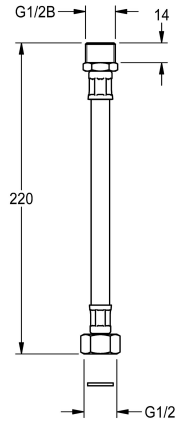

KWC

Connection hose

Modell-Linie: SPARE-PARTS-GENER. | ESHOW0049
Spare parts | Spare parts showers

KWC-No.

2030012248

Connection hose DN 8 for SMARTWAVE shower panel with
thermostatic mixer, for water connection from behind, G1/2 x G1/2B,

length 220 mm.