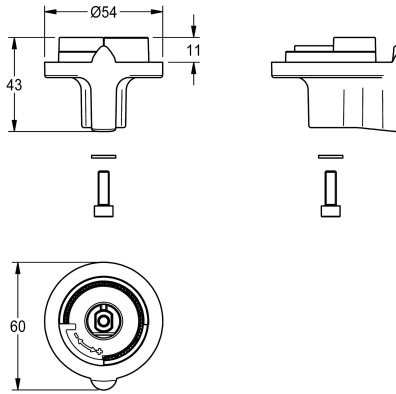

KWC

Temperature handle

Modell-Linie: SPARE-PARTS-GENER. | ESHOW0050

Spare parts | Spare parts showers

KWC-No.

2030012249

Temperature handle for SMARTWAVE shower panel

Technical Data

quantity

1

quantity uom

piece