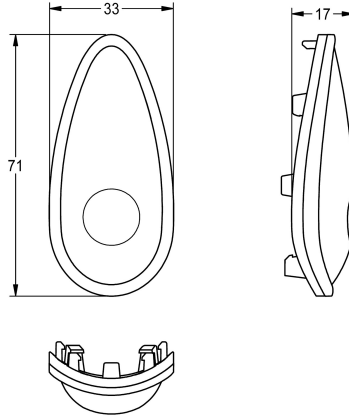

KWC

Push-button made of elastomer

Modell-Linie: SPARE-PARTS-GENER. | ESHOW0052

Spare parts | Spare parts showers

KWC-No.

2030012281

Push-button made of elastomer for SMARTWAVE shower panel with self-closing fitting.

Technical Data

quantity

1

quantity uom

piece