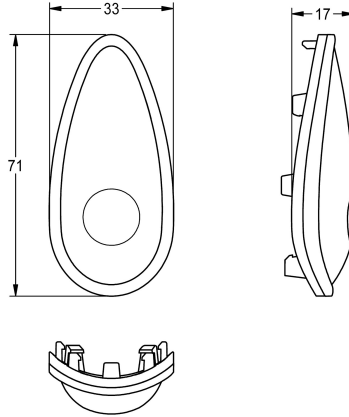

## KWC

Push-button made of elastomer

Modell-Linie: SPARE-PARTS-GENER. | ESHOW0052

Spare parts | Spare parts showers

### KWC-No.

2030012281

Push-button made of elastomer for SMARTWAVE shower panel with self-closing fitting.

### Technical Data

quantity

1

quantity uom

piece