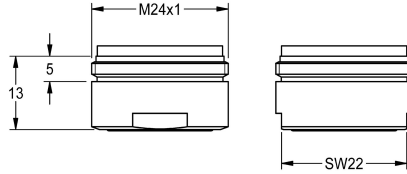

KWC

Laminar jet regulator

Modell-Linie: SPARE-PARTS-GENER. | ETAPS0037

Spare parts | Spare parts taps

KWC-No.

2030012352

Laminar jet regulator with integrated volume regulator, 6.0 l/min, with external thread M24x1, packing unit 10 pieces.

Technical Data

overall depth	26 mm
overall height	13 mm
overall width	26 mm
quantity	10
quantity uom	pieces