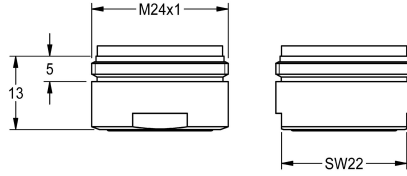

### Laminar jet regulator

Modell-Linie: SPARE-PARTS-GENER. | ETAPS0037

Spare parts | Spare parts taps

#### KWC-No.

**2030012352**

Laminar jet regulator with integrated volume regulator, 6.0 l/min, with external thread M24x1, packing unit 10 pieces.

#### Technical Data

overall depth	26 mm
overall height	13 mm
overall width	26 mm
quantity	10
quantity uom	pieces