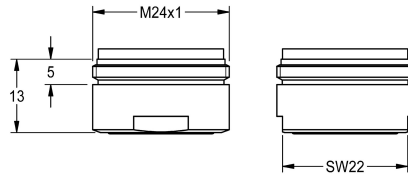

KWC

Laminar jet regulator

Modell-Linie: SPARE-PARTS-GENER. | ETAPS0037

Spare parts | Spare parts taps

KWC-No.

2030012352

Laminar jet regulator with integrated volume regulator, 6.0 l/min,
with external thread M24x1, packing unit 10 pieces.

Technical Data

overall depth	26 mm
overall height	13 mm
overall width	26 mm
quantity	10
quantity uom	pieces