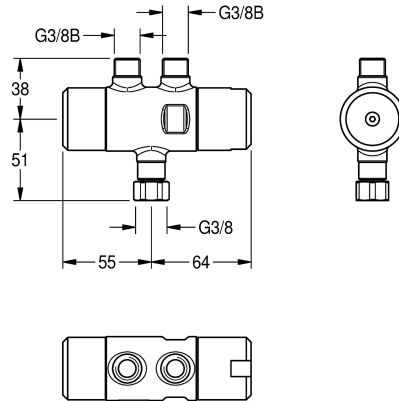

KWC PURETHERM Under-table thermostat

Modell-Linie: PURETHERM | PURE0031
Taps | Complementary parts taps

KWC-No.

2030012758

PURETHERM under-table thermostat

PURETHERM thermostatic mixing valve, DN 10 to be used as anti-scalding protection safety device for washbasin taps in case cold water supply fails. Outlets G 3/8 B and union nut G 3/8 for connection to the elbow valve underneath washbasins. With facilities for performing manual thermal disinfection.

flow monitor

no

diameter nominal

DN 10

pressure gauge

no

kind of supply

single supply

KWC PURETHERM
Under-table thermostat

Modell-Linie: PURETHERM | PURE0031
Taps | Complementary parts taps

Spare Parts

Spare part set

2000105106
EPRTR0009
