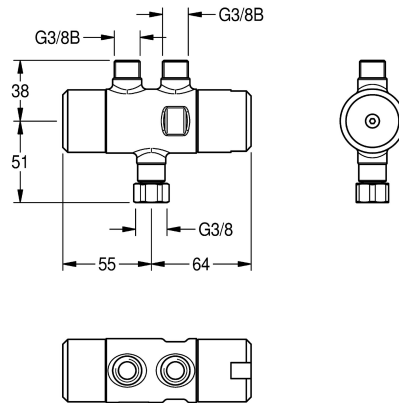

KWC PURETHERM Under-table thermostat

Modell-Linie: PURETHERM | PURE0031
Taps | Complementary parts taps

KWC-No.

2030012758

PURETHERM under-table thermostat

PURETHERM thermostatic mixing valve, DN 10 to be used as anti-scalding protection safety device for washbasin taps in case cold water supply fails. Outlets G 3/8 B and union nut G 3/8 for connection to the elbow valve underneath washbasins. With facilities for performing manual thermal disinfection.

flow monitor

no

diameter nominal

DN 10

pressure gauge

no

kind of supply

single supply

KWC PURETHERM
Under-table thermostat

Modell-Linie: PURETHERM | PURE0031
Taps | Complementary parts taps

Spare Parts

Spare part set

2000105106
EPRT R0009
