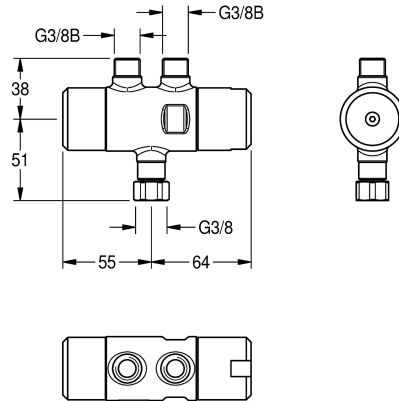

KWC PURETHERM Under-table thermostat

Modell-Linie: PURETHERM | PURE0031
Taps | Complementary parts taps

KWC-No.

2030012758

PURETHERM under-table thermostat

PURETHERM thermostatic mixing valve, DN 10 to be used as anti-scalding protection safety device for washbasin taps in case cold water supply fails. Outlets G 3/8 B and union nut G 3/8 for connection to the elbow valve underneath washbasins. With facilities for performing manual thermal disinfection.

flow monitor

no

diameter nominal

DN 10

pressure gauge

no

kind of supply

single supply

KWC PURETHERM
Under-table thermostat

Modell-Linie: PURETHERM | PURE0031
Taps | Complementary parts taps

Spare Parts

Spare part set

2000105106
EPRT R0009
