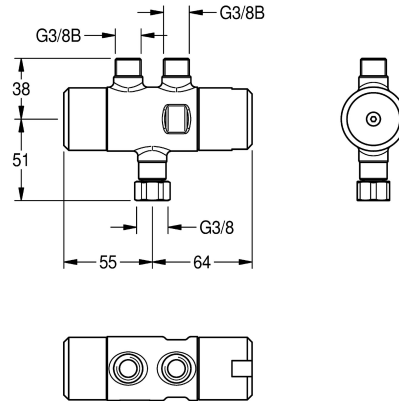

## KWC PURETHERM Under-table thermostat

Modell-Linie: PURETHERM | PURE0031  
Taps | Complementary parts taps

### KWC-No.

**2030012758**

PURETHERM under-table thermostat

PURETHERM thermostatic mixing valve, DN 10 to be used as anti-scalding protection safety device for washbasin taps in case cold water supply fails. Outlets G 3/8 B and union nut G 3/8 for connection to the elbow valve underneath washbasins. With facilities for performing manual thermal disinfection.