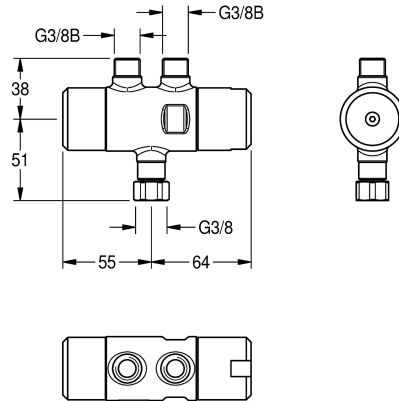

KWC PURETHERM Under-table thermostat

Modell-Linie: PURETHERM | PURE0031
Kranar | Kompletterande delar kranar

KWC-No.

2030012758

PURETHERM under-table thermostat

PURETHERM thermostatic mixing valve, DN 10 to be used as anti-scalding protection safety device for washbasin taps in case cold water supply fails. Outlets G 3/8 B and union nut G 3/8 for connection to the elbow valve underneath washbasins. With facilities for performing manual thermal disinfection.

Important note:
Installation kit for PURETHERM thermostatic mixing valve has to be ordered separately.

Technical Data

byggnadskontroll för teknisk anslutning

Nej

Expansions kärl

Nej

Kontroll

Mekanisk

Flödes mätare

Nej

Nominell diameter

DN 10

Maanometer

Nej

Vilken typ av försörjning

Ensam försörjning

KWC PURETHERM
Under-table thermostat

Modell-Linie: PURETHERM | PURE0031
Kranar | Kompletterande delar kranar