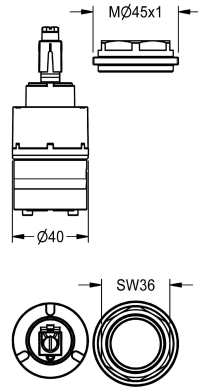

KWC

Ceramic disc cartridge

Modell-Linie: AQUAFIT | EAQFT0007
Spare parts | Spare parts taps

KWC-No.

2030017123

Ceramic disc cartridge, permanently adjusted for maximum 38° C

Ceramic disc cartridge with thermostatic scald-protection, permanently adjusted for maximum 38°C, complete with threaded

ring, for AQUAFIT single lever mixer.

Technical Data

application

type of cartridge

diameter nominal fitting

remotely controlled

taps

ceramic cartridge