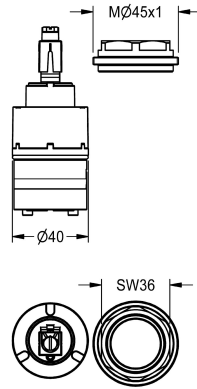

### Ceramic disc cartridge

Modell-Linie: AQUAFIT | EAQFT0007  
Spare parts | Spare parts taps

#### KWC-No.

**2030017123**

Ceramic disc cartridge, permanently adjusted for maximum 38° C

Ceramic disc cartridge with thermostatic scald-protection, permanently adjusted for maximum 38°C, complete with threaded

#### Technical Data

application

type of cartridge

diameter nominal fitting

remotely controlled

taps

ceramic cartridge

DN 15