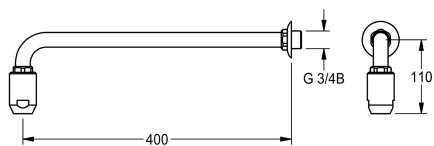

KWC

Emergency showerhead with wall bracket

Modell-Linie: EMERGENCYSHOWERS | FAID0002

Emergency showers | Whole body showers

KWC-No.

2030018821

Emergency showerhead with wall bracket

Emergency shower head DN 20 with wall bracket and rosette, self-draining, green EPS coated brass (RAL 6032). Complies with EN

15154, Part 1. Volumetric flow rate approx. 65 l/min at 1 bar pressure, volumetric flow rate approx. 110 l/min at 3 bar pressure.