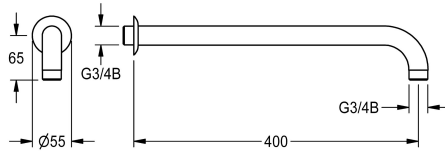

## KWC Wall arm

Modell-Linie: EMERGENCYSHOWERS | ZFAID0001  
Emergency showers | Complementary parts emergency showers

### KWC-No.

**2030018827**

Wall arm with rosette for DN 20 emergency showerhead

Wall bracket with rosette for emergency shower head DN 20, green  
EPS coated brass (RAL 6032).