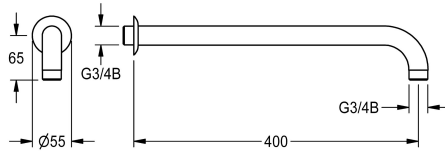

KWC Wall arm

Modell-Linie: EMERGENCYSHOWERS | ZFAID0001
Emergency showers | Complementary parts emergency showers

KWC-No.

2030018827

Wall arm with rosette for DN 20 emergency showerhead

Wall bracket with rosette for emergency shower head DN 20, green
EPS coated brass (RAL 6032).