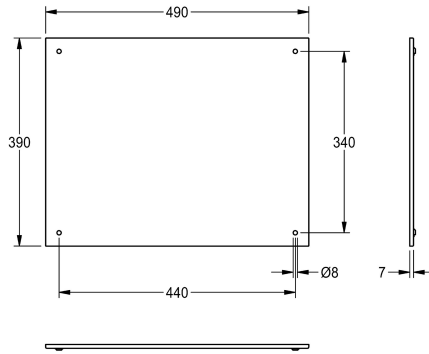

KWC HEAVY-DUTY Mirror

Modell-Linie: HEAVYDUTY | HDTX0010
Accessories | Mirrors

KWC-No.

2030019878

2030019884

Dimensions 590 x 390 x 7 mm (W x H x D)

2030019886

Dimensions 590 x 490 x 7 mm (W x H x D)

overall height

390 mm

390 mm

490 mm

overall width

490 mm

590 mm

590 mm

Stainless steel mirror, for wall mounting, high polished, material thickness 1.0 mm, continuous bevelling, reinforced with polystyrene plate, anti-theft fixings, mounting material included.

Dimensions 490 x 390 x 7 mm (W x H x D)

7 mm

390 mm

490 mm

synthetic

high polished

catch

wall mounting

Spare Parts