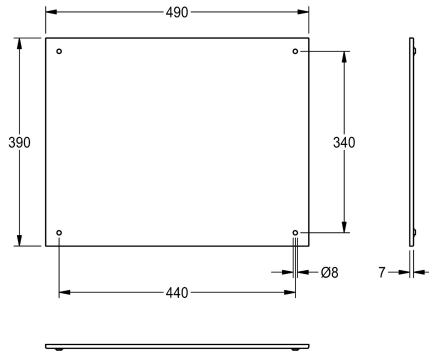

#### KWC-No.

**2030019878**

**2030019884**

Dimensions 590 x 390 x 7 mm (W x H x D)

**2030019886**

Dimensions 590 x 490 x 7 mm (W x H x D)

#### overall height

390 mm

390 mm

490 mm

#### overall width

490 mm

590 mm

590 mm

Stainless steel mirror, for wall mounting, high polished, material thickness 1.0 mm, continuous bevelling, reinforced with polystyrene plate, anti-theft fixings, mounting material included.

Dimensions 490 x 390 x 7 mm (W x H x D)