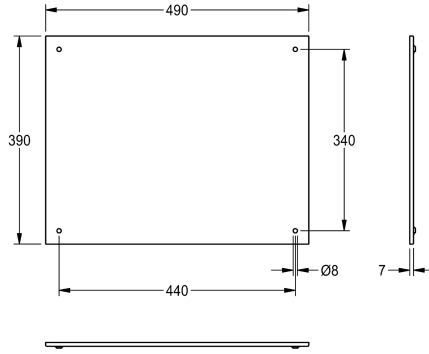

KWC HEAVY-DUTY

Mirror

Modell-Linie: HEAVYDUTY | HDTX0010

Accessories | Mirrors

KWC-No.

2030019878

2030019884

Dimensions 590 x 390 x 7 mm (W x H x D)

2030019886

Dimensions 590 x 490 x 7 mm (W x H x D)

overall height

390 mm

390 mm

490 mm

overall width

490 mm

590 mm

590 mm

Stainless steel mirror, for wall mounting, high polished, material thickness 1.0 mm, continuous bevelling, reinforced with polystyrene plate, anti-theft fixings, mounting material included.

Dimensions 490 x 390 x 7 mm (W x H x D)

Technical Data

hidden fixing

material

material code

material thickness

overall depth

overall height