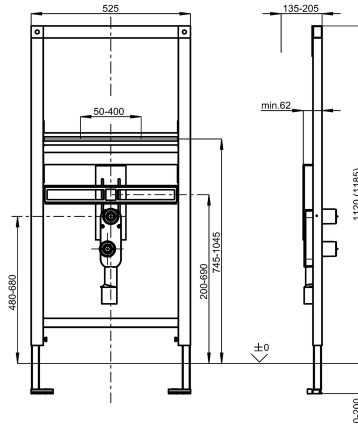

KWC AQUAFIX

Installation frame for washbasins, suitable for disabled access

Modell-Linie: AQUAFIX | CMPX151

Installation frames | Installation units wash basins

KWC-No.

2030019961

Installation frame for barrier-free sanitary facilities Dimensions 525 x 1120 (W x H)

AQUAFIX installation frame for wash basins, suitable for disabled access, with stand fitting, self-supporting, powder coated steel-frame construction, TÜV tested, for individual mounting for dry-wall lining, height-adjustable fastening as well as fitting connections and outlet mount, sound-insulated wall ducts G 1/2, wall-concealed

odour trap DN 50 / DN 40, retaining bolts for washbasin, building protection and fastening material.

Dimensions 525 x 1120 mm (W x H)

Technical Data

application
barrier-free
Built-in fitting model
height adjustment
diameter nominal
material
minimum wall thickness
outlet size
overall depth
overall height
overall width
type
type of mounting

wash basin
yes
Built-in section
200 mm
DN 15
steel
135 mm
DN 50
135 mm
1,120 mm
525 mm
installation element
wall and floor mounting

Optional Accessories

KWC AQUAFIX

Installation frame for washbasins, suitable for disabled access