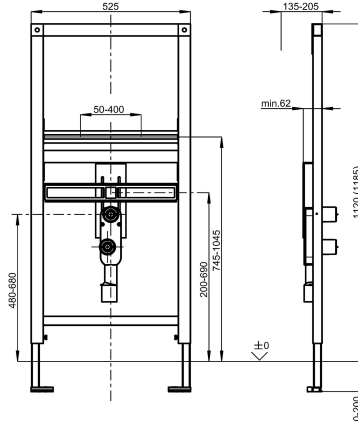

KWC AQUAFIX

Installation frame for washbasins, suitable for disabled access

Modell-Linie: AQUAFIX | CMPX151

Installation frames | Installation units wash basins

KWC-No.

2030019961

Installation frame for barrier-free sanitary facilities Dimensions 525 x 1120 (W x H)

AQUAFIX installation frame for wash basins, suitable for disabled access, with stand fitting, self-supporting, powder coated steel-frame construction, TÜV tested, for individual mounting for dry-wall lining, height-adjustable fastening as well as fitting connections and outlet mount, sound-insulated wall ducts G 1/2, wall-concealed

odour trap DN 50 / DN 40, retaining bolts for washbasin, building protection and fastening material.

Dimensions 525 x 1120 mm (W x H)

Technical Data

application
barrier-free
Built-in fitting model
height adjustment
diameter nominal
material
minimum wall thickness
outlet size
overall depth
overall height
overall width
type
type of mounting

wash basin
yes
Built-in section
200 mm
DN 15
steel
135 mm
DN 50
135 mm
1,120 mm
525 mm
installation element
wall and floor mounting

Optional Accessories

KWC AQUAFIX

Installation frame for washbasins, suitable for disabled access