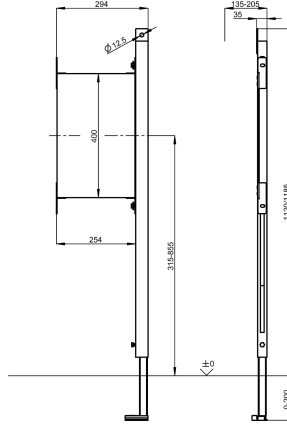

KWC AQUAFIX

Subframe for attaching grab rails / handles to for right-hand

Modell-Linie: AQUAFIX | AQFX0003

Installation frames | Installation units grab rail

KWC-No.

2030019966

Subframe for right-hand installation

preassembled, with water-resistant, multi-bonded laminated wood panel, universally adjustable height, mounting material included.

Dimensions 300 x 1120 mm (W x H)

Technical Data

barrier-free

yes

Built-in fitting model

Built-in section

height adjustment

200 mm

material

Steel

overall depth

35 mm

overall height

1,120 mm

overall width

296 mm

type

installation element

type of mounting

wall and floor mounting

Optional Accessories