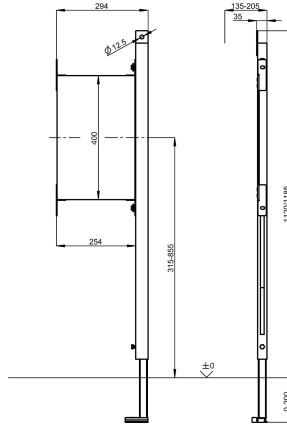

KWC AQUAFIX

Subframe for attaching grab rails / handles to for right-hand

Modell-Linie: AQUAFIX | AQFX0003

Installation frames | Installation units grab rail

KWC-No.

2030019966

Subframe for right-hand installation

preassembled, with water-resistant, multi-bonded laminated wood panel, universally adjustable height, mounting material included.

Dimensions 300 x 1120 mm (W x H)

Technical Data

barrier-free

yes

Built-in fitting model

Built-in section

height adjustment

200 mm

material

Steel

overall depth

35 mm

overall height

1,120 mm

overall width

296 mm

type

installation element

type of mounting

wall and floor mounting

Optional Accessories