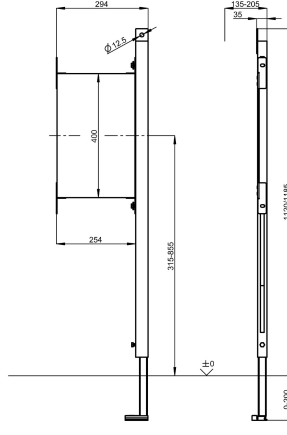

KWC AQUAFIX

Subframe for attaching grab rails / handles to for right-hand

Modell-Linie: AQUAFIX | AQFX0003

Installation frames | Installation units grab rail

KWC-No.

2030019966

Subframe for right-hand installation

preassembled, with water-resistant, multi-bonded laminated wood panel, universally adjustable height, mounting material included.

Dimensions 300 x 1120 mm (W x H)

Technical Data

barrier-free

yes

Built-in fitting model

Built-in section

height adjustment

200 mm

material

steel

overall depth

35 mm

overall height

1,120 mm

overall width

296 mm

type

installation element

type of mounting

wall and floor mounting

Optional Accessories