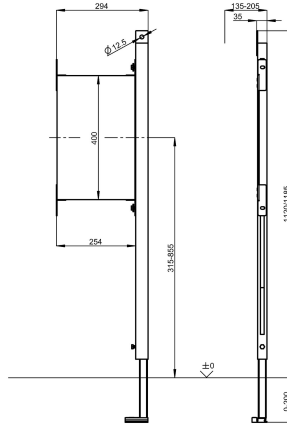

KWC AQUAFIX

Subframe for attaching grab rails / handles to for right-hand

Modell-Linie: AQUAFIX | AQFX0003

Installation frames | Installation units grab rail

KWC-No.

2030019966

Subframe for right-hand installation

preassembled, with water-resistant, multi-bonded laminated wood panel, universally adjustable height, mounting material included.

Dimensions 300 x 1120 mm (W x H)

Technical Data

barrier-free

yes

Built-in fitting model

Built-in section

height adjustment

200 mm

material

steel

overall depth

35 mm

overall height

1,120 mm

overall width

296 mm

type

installation element

type of mounting

wall and floor mounting

Optional Accessories