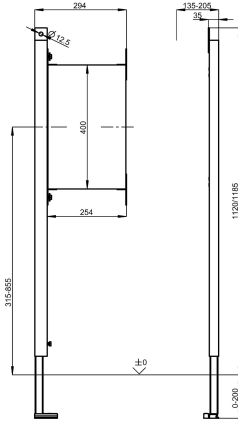

KWC AQUAFIX

Subframe for attaching grab rails / handles to for left-hand

Modell-Linie: AQUAFIX | AQFX0004

Installation frames | Installation units grab rail

KWC-No.

2030019966

Subframe for right-hand installation

preassembled, with water-resistant, multi-bonded laminated wood panel, universally adjustable height, mounting material included.

Dimensions 300 x 1120 mm (W x H)

Technical Data

barrier-free

yes

Built-in fitting model

Built-in section

height adjustment

200 mm

material

Steel

overall depth

35 mm

overall height

1,120 mm

overall width

296 mm

type

installation element

type of mounting

wall and floor mounting

Optional Accessories