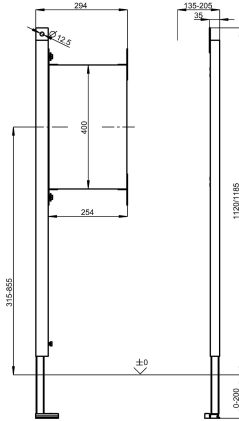

## KWC AQUAFIX

Subframe for attaching grab rails / handles to for left-hand

Modell-Linie: AQUAFIX | AQFX0004

Installation frames | Installation units grab rail

### KWC-No.

**2030019966**

Subframe for right-hand installation

**2030019974**

Subframe for left-hand installation

AQUAFIX fixing element for handle and holding systems for left-hand installation on the installation element, self-supporting powder coated steel-frame construction, TÜV tested, for individual mounting for dry-wall lining, 2 fixing points, completely

preassembled, with water-resistant, multi-bonded laminated wood panel, universally adjustable height, mounting material included.

Dimensions 300 x 1120 mm (W x H)

Steel

overall depth

35 mm

overall height

1,120 mm

overall width

296 mm

type