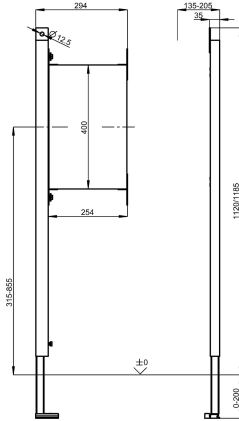

KWC AQUAFIX

Subframe for attaching grab rails / handles to for left-hand

Modell-Linie: AQUAFIX | AQFX0004

Installation frames | Installation units grab rail

KWC-No.

2030019966

Subframe for right-hand installation

preassembled, with water-resistant, multi-bonded laminated wood panel, universally adjustable height, mounting material included.

Dimensions 300 x 1120 mm (W x H)

Technical Data

barrier-free

yes

Built-in fitting model

Built-in section

height adjustment

200 mm

material

steel

overall depth

35 mm

overall height

1,120 mm

overall width

296 mm

type

installation element

type of mounting

wall and floor mounting

Optional Accessories